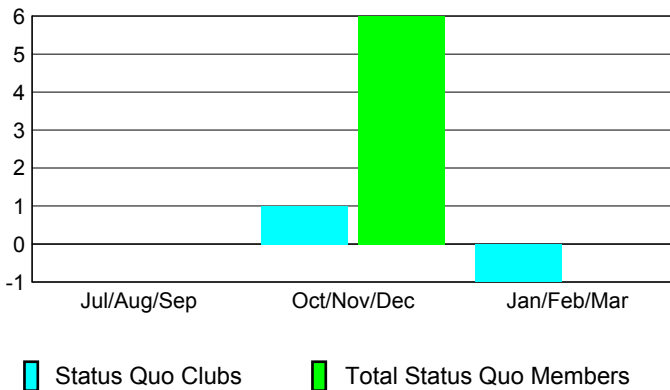

Month	New Club Goal	Actual New Clubs	Actual Dropped Clubs	Gain/Loss of Clubs	Gain/Loss of Clubs
Jul/Aug/Sep	0	0	0	0	0
Oct/Nov/Dec	0	0	0	0	-1
Jan/Feb/Mar	1	0	0	0	0
<b>Totals</b>	<b>1</b>	<b>0</b>	<b>0</b>	<b>0</b>	<b>-1</b>

**Club Results 2008-2009**

Goal, New, Dropped, Gain/Loss

**Comparison of Club Gain/Loss**

Current Year Compared to the Previous Year

**YTD Status Quo Clubs 2008-2009**

Status Quo Clubs Compared to Status Quo Members

**MEMBERSHIP**

**Membership Results  
2008-2009**

**Membership  
2007-2008**

Month	Net Memb Goal	Actual New Memb	Actual Dropped Memb	Gain/Loss of Memb	Gain/Loss of Memb
Jul/Aug/Sep	0	39	-44	-5	0
Oct/Nov/Dec	5	34	-44	-10	-6
Jan/Feb/Mar	10	40	-59	-19	13
<b>Totals</b>	<b>15</b>	<b>113</b>	<b>-147</b>	<b>-34</b>	<b>7</b>