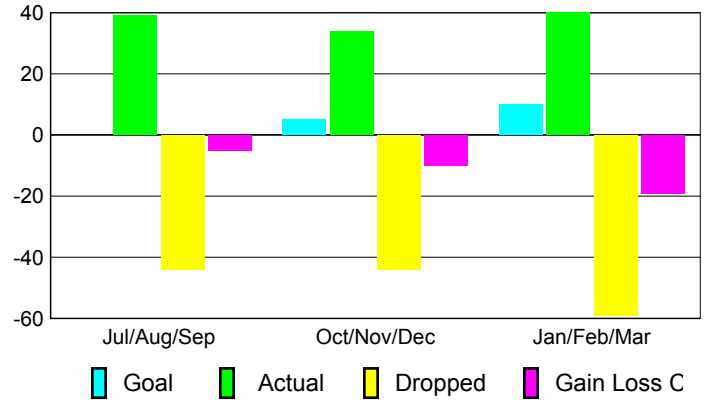

**Club Results 2008-2009**

Goal, New, Dropped, Gain/Loss

**Comparison of Club Gain/Loss**

Current Year Compared to the Previous Year

**YTD Status Quo Clubs 2008-2009**

Status Quo Clubs Compared to Status Quo Members

**MEMBERSHIP**

**Membership Results  
2008-2009**

**Membership  
2007-2008**

Month	Net Memb Goal	Actual New Memb	Actual Dropped Memb	Gain/Loss of Memb	Gain/Loss of Memb
Jul/Aug/Sep	0	39	-44	-5	0
Oct/Nov/Dec	5	34	-44	-10	-6
Jan/Feb/Mar	10	40	-59	-19	13
<b>Totals</b>	<b>15</b>	<b>113</b>	<b>-147</b>	<b>-34</b>	<b>7</b>

**Membership Results 2008-2009**

Goal, New, Dropped, Gain/Loss

**Comparison of Membership Gain/Loss**

Current Year Compared to the Previous Year

**Gender Comparison 2008-2009**