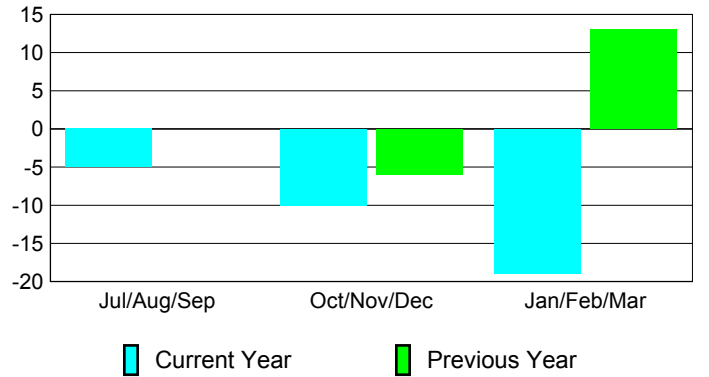

**Club Results 2008-2009**

Goal, New, Dropped, Gain/Loss

**Comparison of Club Gain/Loss**

Current Year Compared to the Previous Year

**YTD Status Quo Clubs 2008-2009**

Status Quo Clubs Compared to Status Quo Members

**MEMBERSHIP**

**Membership Results  
2008-2009**

**Membership  
2007-2008**

Month	Net Memb Goal	Actual New Memb	Actual Dropped Memb	Gain/Loss of Memb	Gain/Loss of Memb
Jul/Aug/Sep	0	39	-44	-5	0
Oct/Nov/Dec	5	34	-44	-10	-6
Jan/Feb/Mar	10	40	-59	-19	13
<b>Totals</b>	<b>15</b>	<b>113</b>	<b>-147</b>	<b>-34</b>	<b>7</b>

**Membership Results 2008-2009**

Goal, New, Dropped, Gain/Loss

**Comparison of Membership Gain/Loss**

Current Year Compared to the Previous Year

**Gender Comparison 2008-2009**